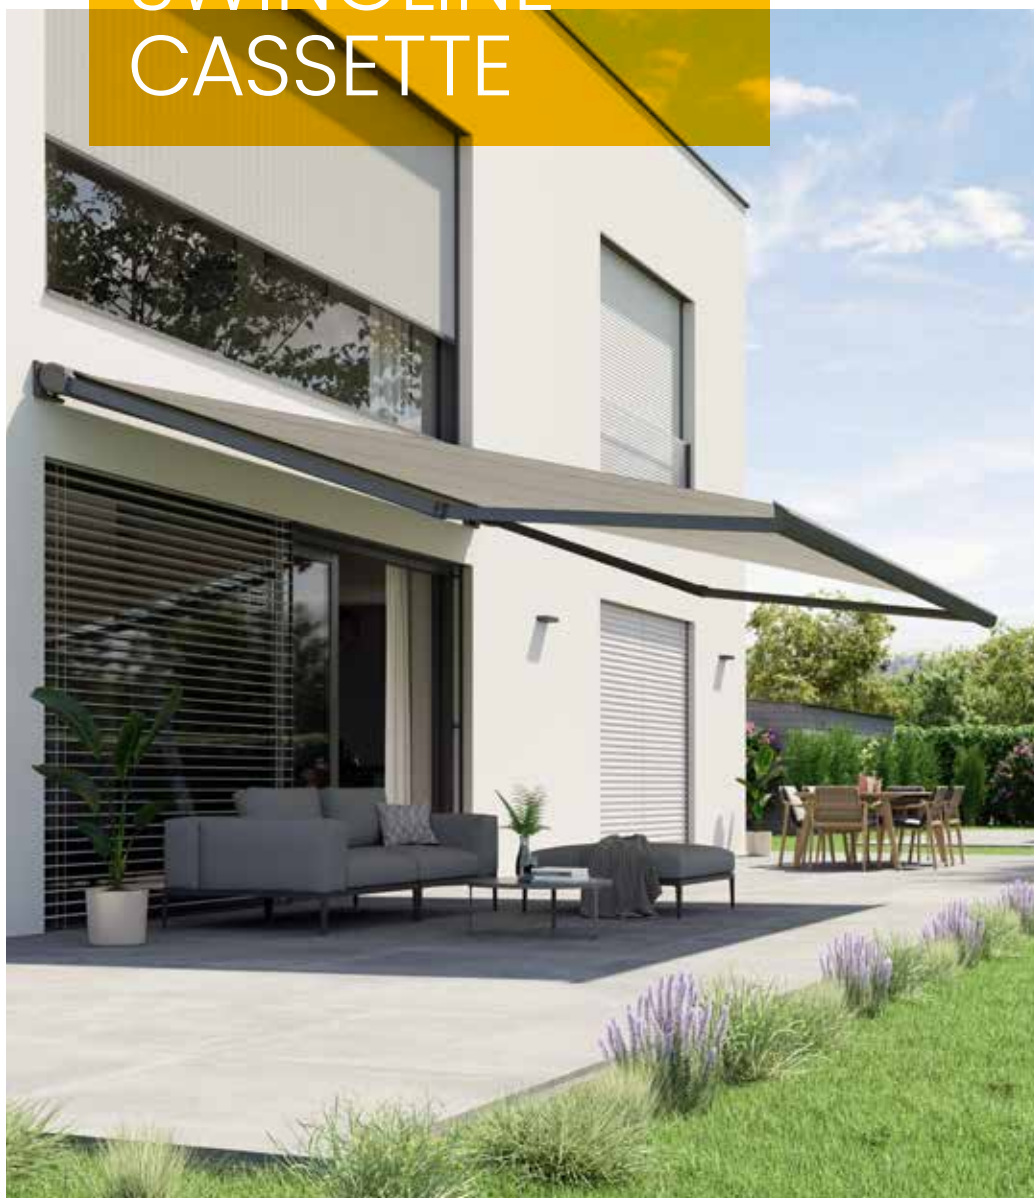

JOINTED ARM AWNINGS

SWINGLINE range

PROTECT & SHADE WITH THE FINEST

SWINGLINE CASSETTE

With its compact shape, there's always room for the SWINGLINE CASSETTE, even in difficult installations.

SWINGLINE

The SWINGLINE is the value-for-money quality awning. Its sturdy construction, pleasing design and precise manufacture justify its excellent reputation.

High sun
e.g. Southern facade

Low sun
e.g. Western facade

MORE PROJECTION THAN WIDTH

With this variant the arms are attached to the awning crossed and at staggered heights. The crossed arms make it possible for the extension of the awning to be greater than its width, providing adequate shading even in small installation spaces.

VALANCE SHAPES

It's not just a question of choosing the awning fabric – you need to decide how the valance should look too. You have the choice of 6 different shapes and a wide range of colours for the edging strips.

SWINGLINE CASSETTE

CASSETTE AWNING

Fabric and arms in closed awning.
Max. width 5,000 mm
Max. projection 3,000 mm

THE light cassette awning is the value-for-money solution for balconies, loggias and smaller patios. Distinguishing features include flexible mounting solutions and a smart design. The fabric awning can easily be retracted.