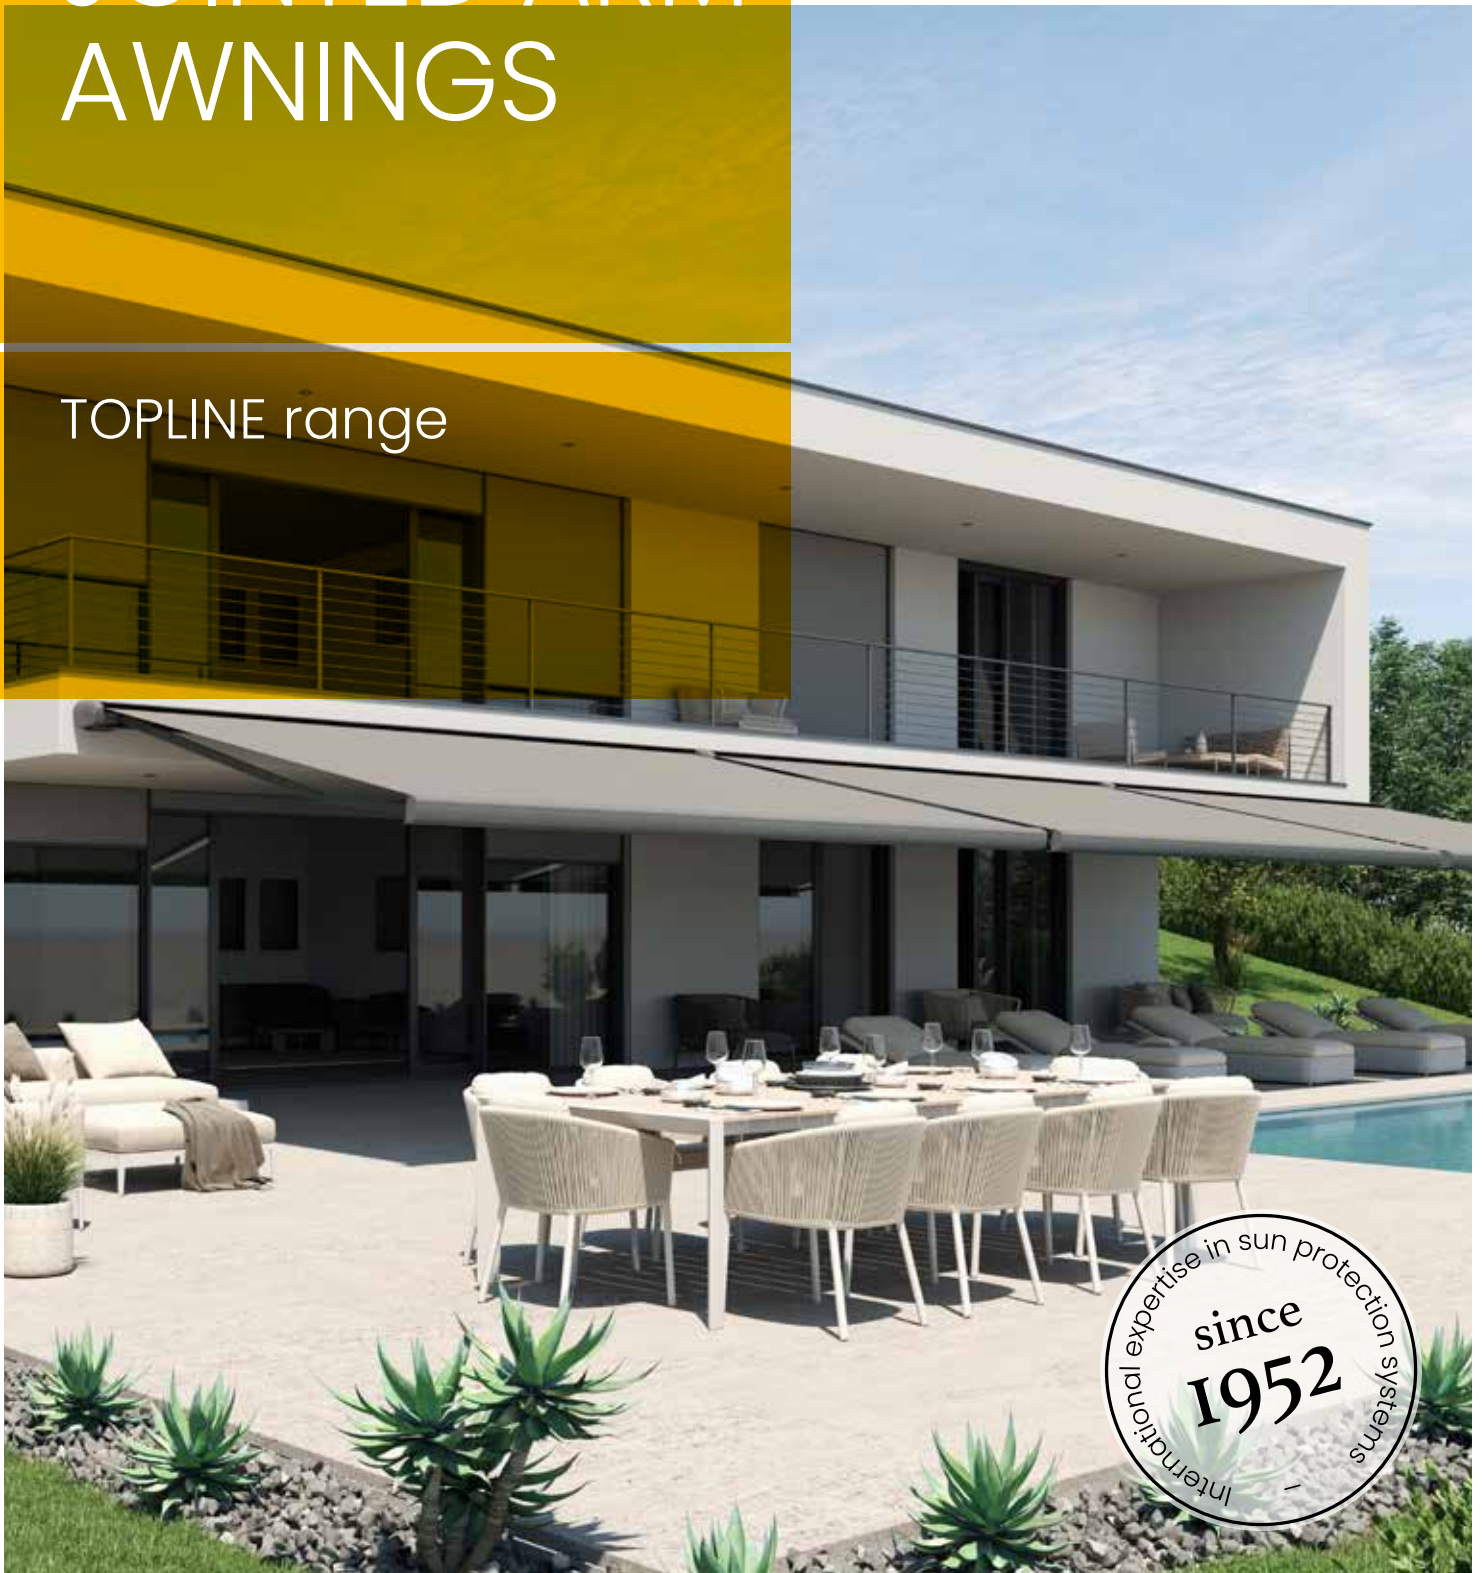

JOINTED ARM AWNINGS

TOPLINE range

EXPERIENCE COMFORT AND QUALITY

TOPLINE CASSETTE

The cassette awning impresses with its slim styling and timeless elegance.

TOPLINE PLUS

An elegant case protects the awning fabric of the TOPLINE PLUS when retracted.