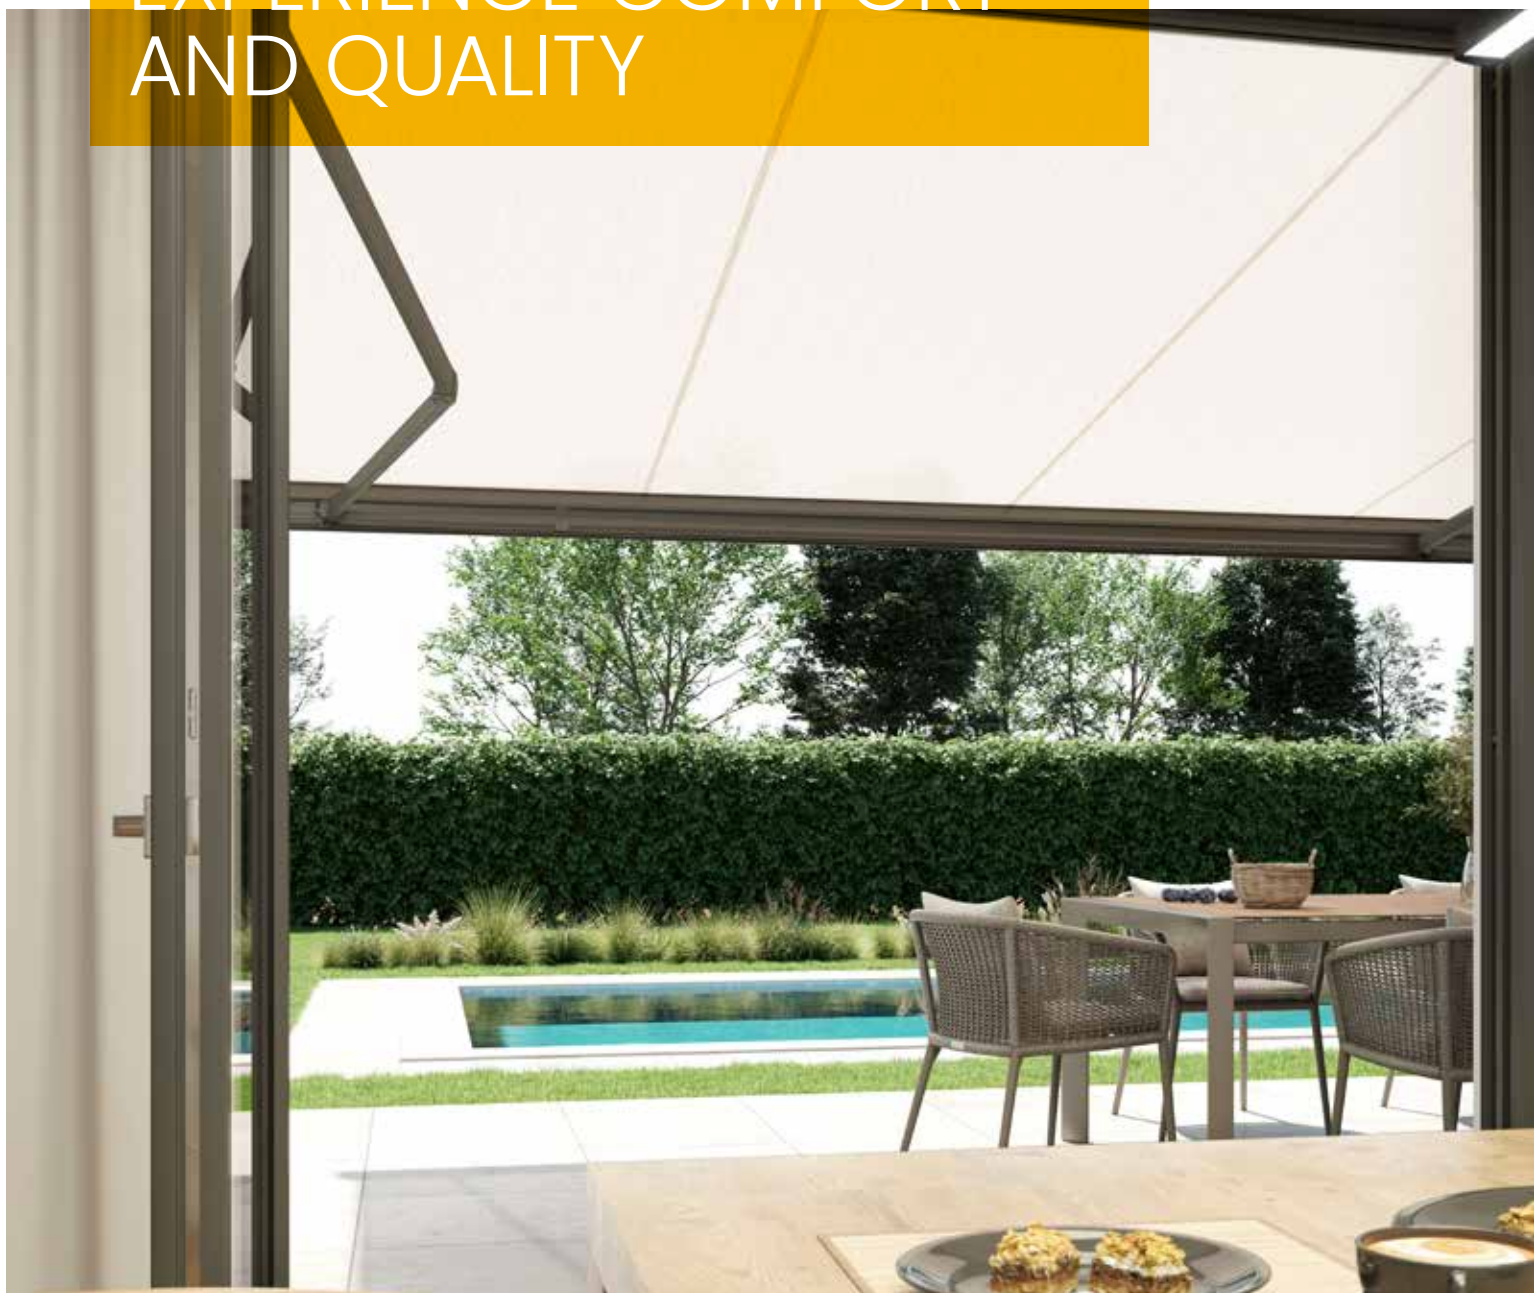

EXPERIENCE COMFORT AND QUALITY

TOPLINE CASSETTE

The cassette awning impresses with its slim styling and timeless elegance.